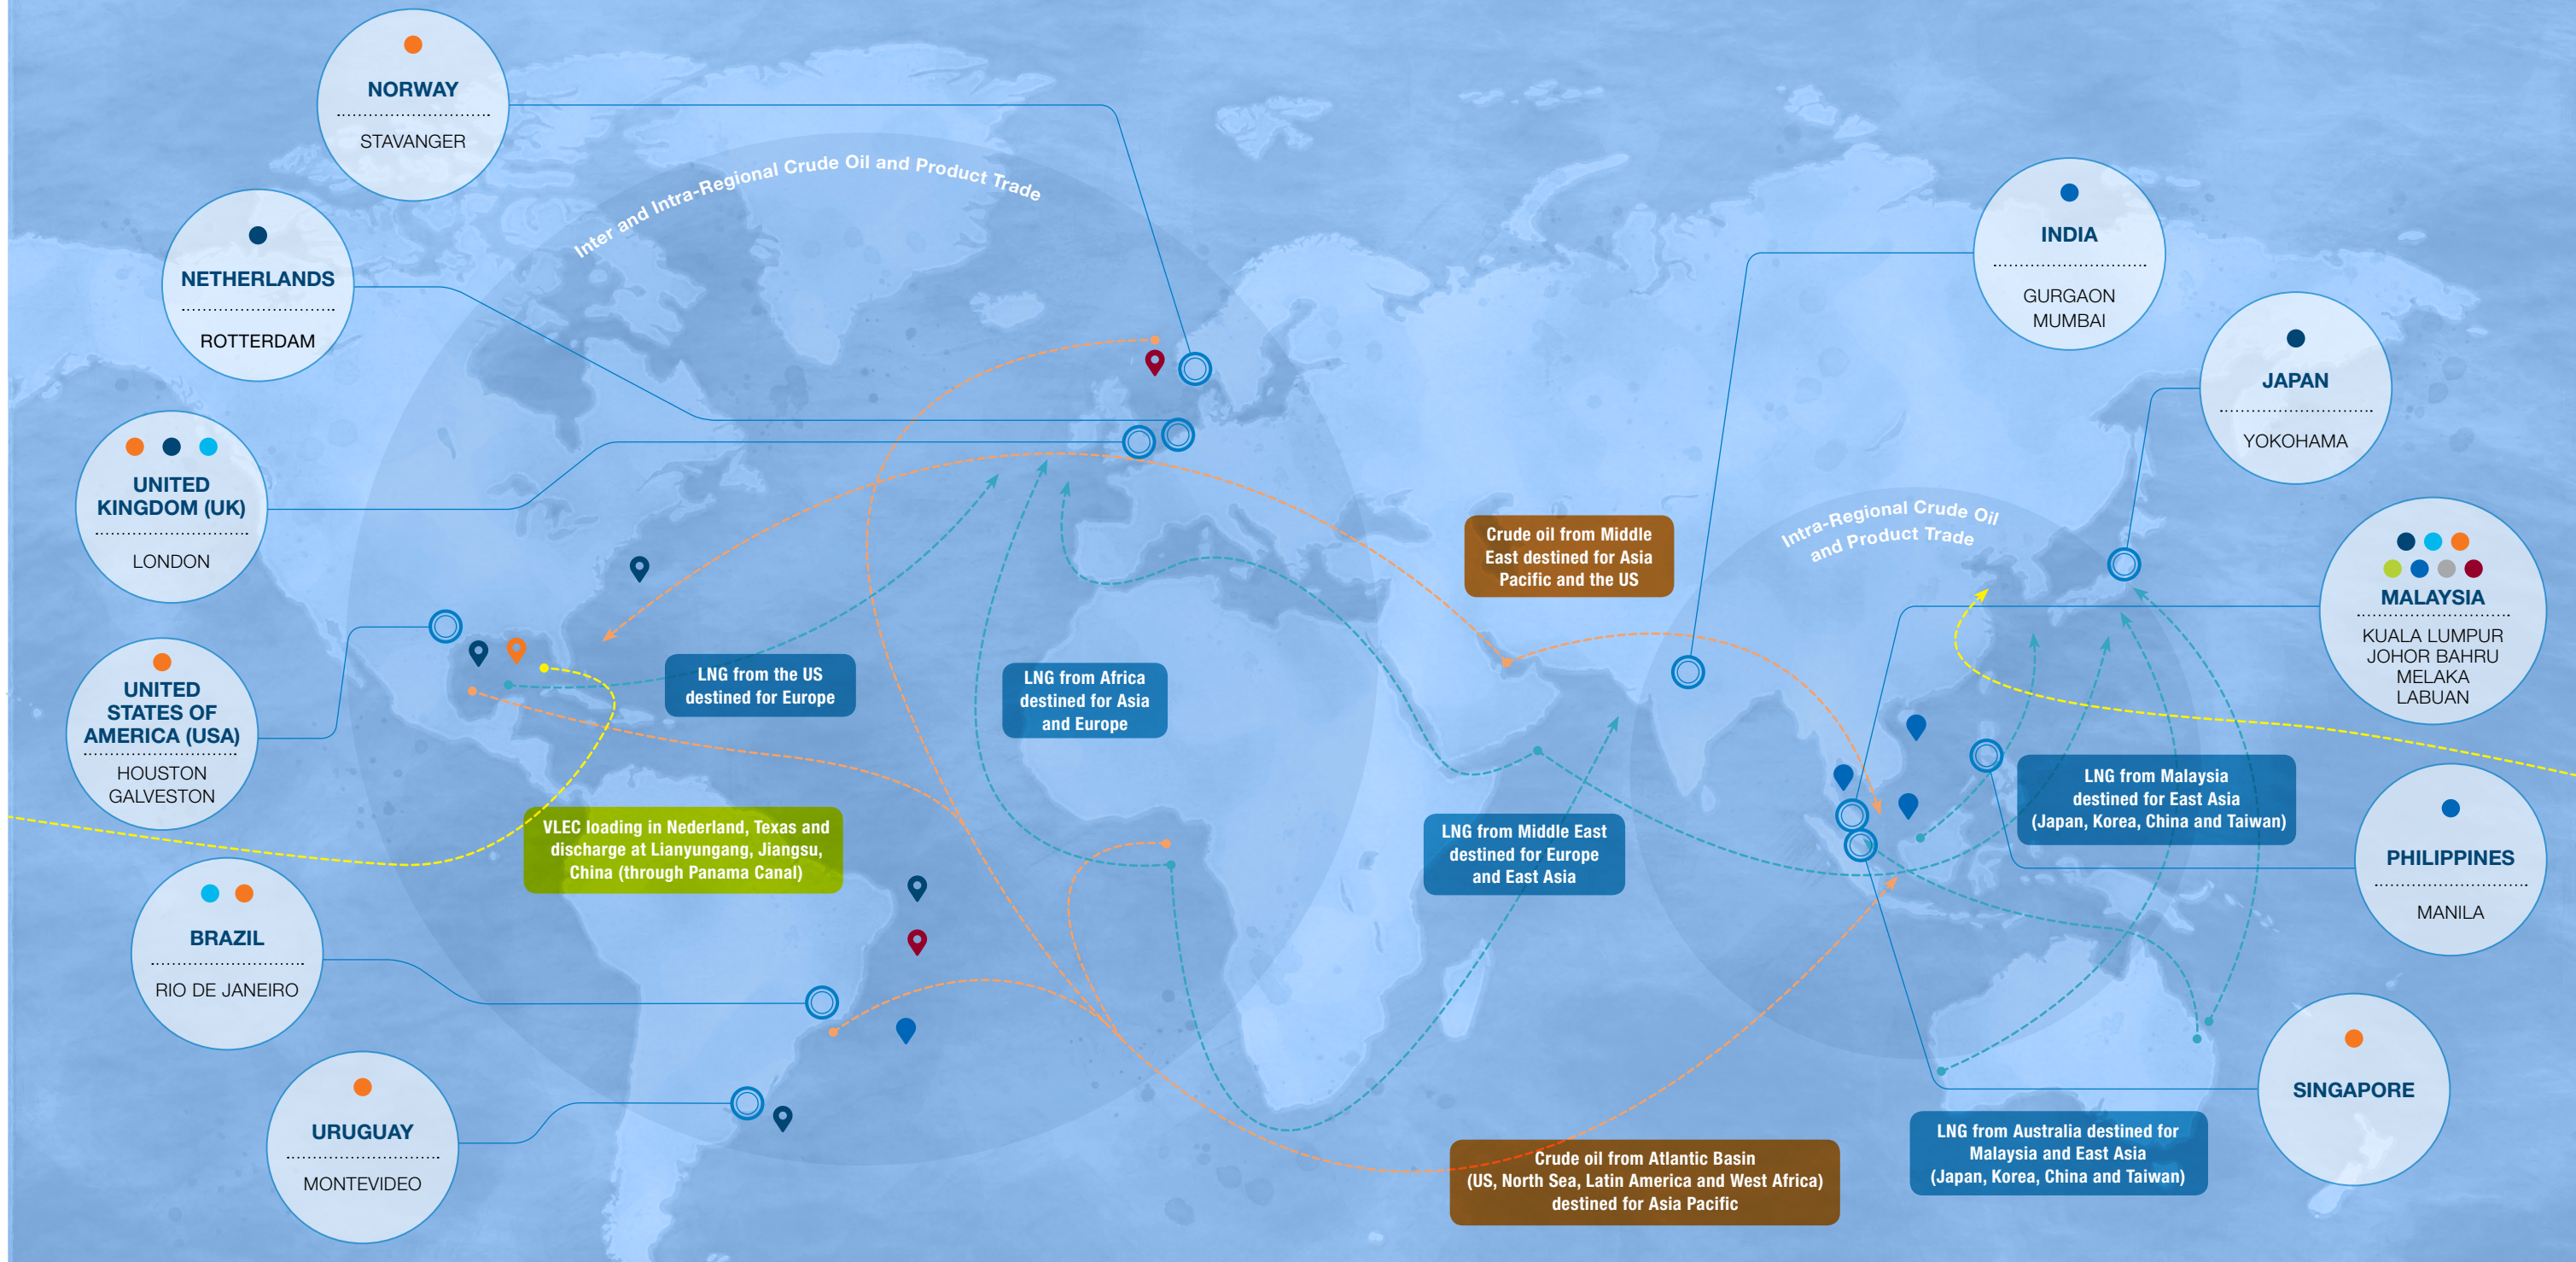

WHERE WE OPERATE

MISC Group's Global Business Network

- LNG ASSET SOLUTIONS
- PETROLEUM & PRODUCT SHIPPING
- OFFSHORE BUSINESS
- MARINE & HEAVY ENGINEERING
- INTEGRATED MARINE SERVICES
- PORT MANAGEMENT & MARITIME SERVICES
- MARITIME EDUCATION & TRAINING

Shipping Routes and Asset Locations

- KEY LNG TRADE
- KEY VLCC TRADE
- KEY VLEC TRADE
- LIGHTERING
- DYNAMIC POSITIONING SHUTTLE TANKER
- MODULAR CAPTURE VESSEL
- OFFSHORE ASSETS